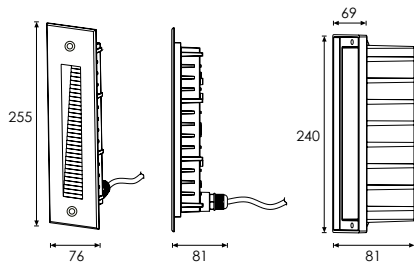

Recessed Stair & Wall Light TALIS

sanded dark grey | silver resistant grey | sanded black

12# Die-casting grey powder coated aluminum
T=60-80um Adhesion of ISO class 1/ASTM class 4B

Mounting sleeve 074#

331 113

LED Power	Colour Temp	Luminous
24V - 3,6W	2000K	106 lm
120/240V - 3,8W	3000K	94 lm
	6000K	

LIGHT DISTRIBUTION

30°

40°