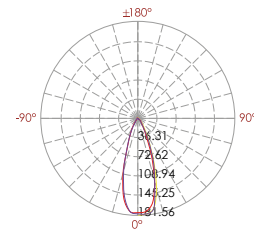

Recessed Stair & Wall Light TALIS

sanded dark grey | silver resistant grey | sanded black

12# Die-casting grey powder coated aluminum
T=60-80um Adhesion of ISO class 1/ASTM class 4B

Mounting sleeve 074#

331 113

LED Power	Colour Temp	Luminous
24V - 3,6W	2000K	106 lm
120/240V - 3,8W	3000K	94 lm
	6000K	

LIGHT DISTRIBUTION

30°

40°